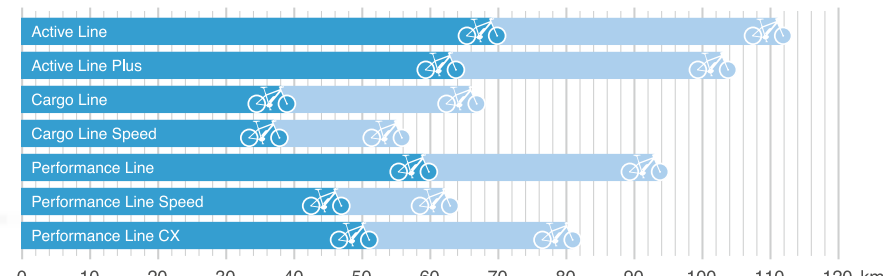

= difficult conditions = favorable conditions

PowerPack 300

PowerPack 400 or PowerTube 400

PowerPack 500 or PowerTube 500

PowerTube 625

EVOLUTION

e powered by

Bosch rechargeable battery	PowerPack 300	PowerTube 400 PowerPack 400	PowerTube 500 PowerPack 500	PowerTube 625	DualBattery 1250
Compact Charger	5 h 2 h	6.5 h 2.5 h	7.5 h 3.5 h	8.8 h 4.2 h	17.6 h 8.4 h
Standard Charger	2.5 h 1 h	3.5 h 1.5 h	4.5 h 2 h	4.9 h 2.1 h	9.8 h 4.2 h
Fast Charger*	2.5 h 1 h	2.5 h 1 h	3 h 1.2 h	3.7 h 1.4 h	7.4 h 2.8 h