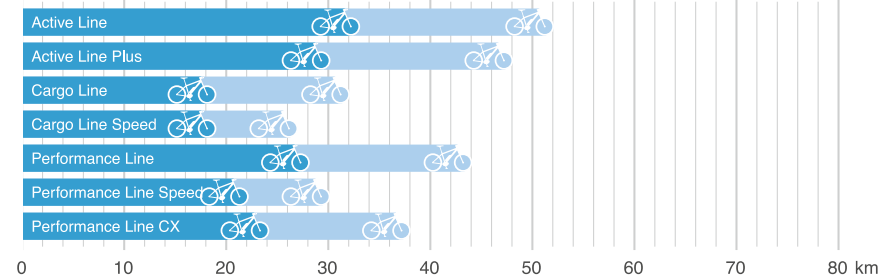

EVOLUTION

e powered by

>> ESTIMATED RANGE OF BOSCH BATTERIES (MIXED MODES)

>> ESTIMATED RANGE (PEDALING CONDITIONS)

= difficult conditions = favorable conditions