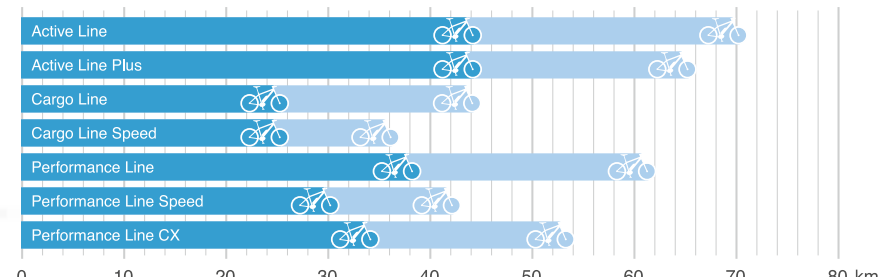

PowerPack 400 or PowerTube 400