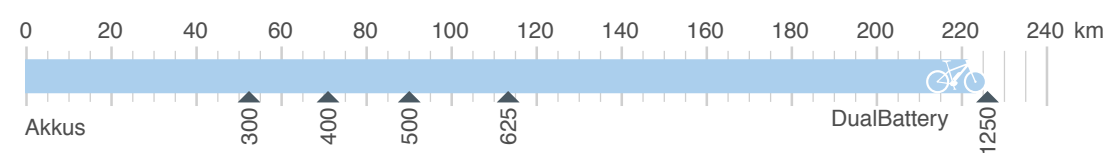

EVOLUTION

e powered by

>> ESTIMATED RANGE OF BOSCH BATTERIES (MIXED MODES)