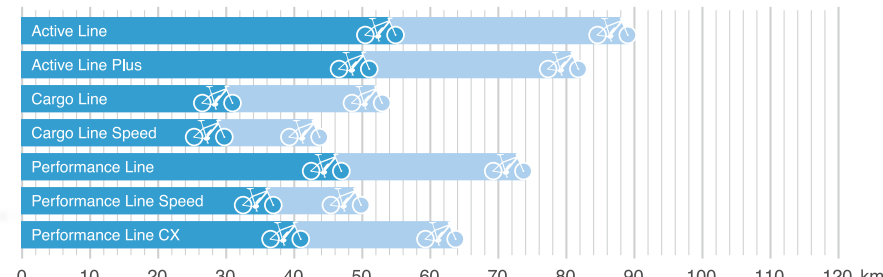

= difficult conditions = favorable conditions

PowerPack 300

PowerPack 400 or PowerTube 400

PowerPack 500 or PowerTube 500

PowerTube 625

EVOLUTION

e powered by

Bosch rechargeable battery	PowerPack 300	PowerTube 400 PowerPack 400	PowerTube 500 PowerPack 500	PowerTube 625	DualBattery 1250
Compact Charger	5 h 2 h	6.5 h 2.5 h	7.5 h 3.5 h	8.8 h 4.2 h	17.6 h 8.4 h
Standard Charger	2.5 h 1 h	3.5 h 1.5 h	4.5 h 2 h	4.9 h 2.1 h	9.8 h 4.2 h
Fast Charger*	2.5 h 1 h	2.5 h 1 h	3 h 1.2 h	3.7 h 1.4 h	7.4 h 2.8 h